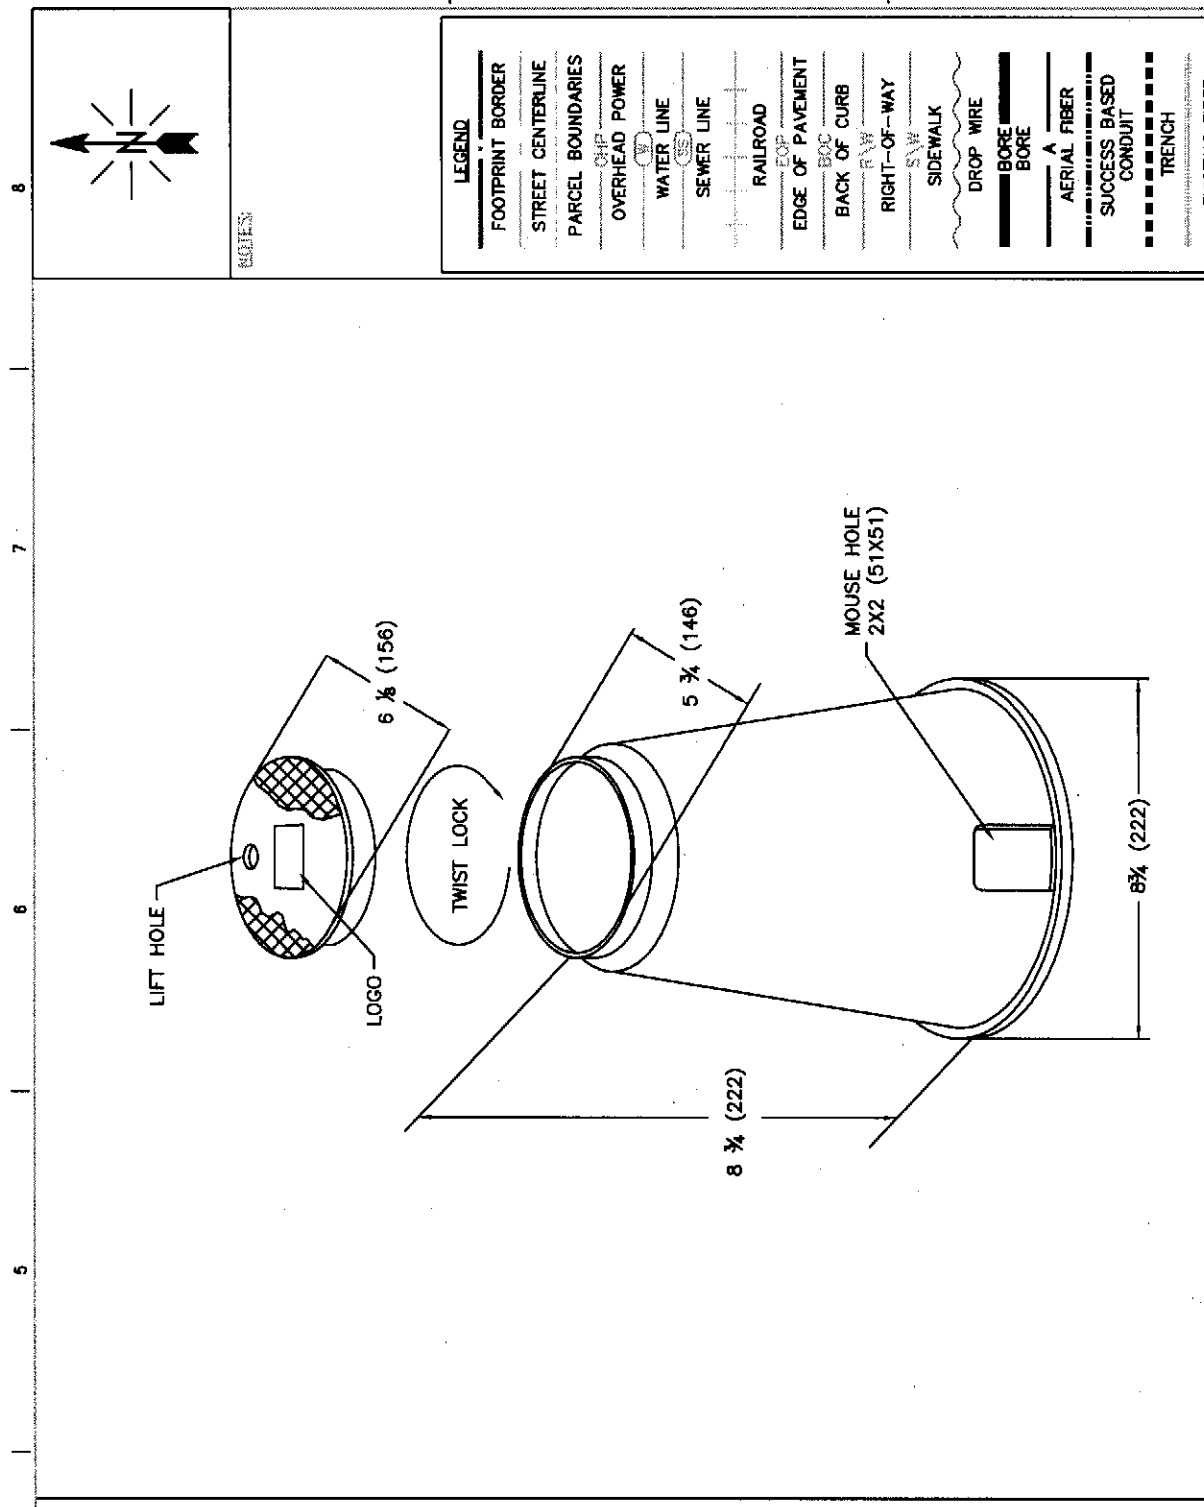

**HANDHOLE-1 (SMALL)
HH-1**

ITEM NO.	QUANTITY	DESCRIPTION
-	1	NEWBASIS, BOX & COVER 15" PART # SGA142015Y000

**HANDHOLE-FP
HH-FP**

ITEM NO.	QUANTITY	DESCRIPTION
-	1	NEWBASIS, BOX & COVER 6"x10" PART # SGA060010Y000

NOTES

LEGEND	
—	FOOTPRINT BORDER
—	STREET CENTERLINE
—	PARCEL BOUNDARIES
—	OVERHEAD POWER
—	WATER LINE
—	SEWER LINE
—	RAILROAD
—	EDGE OF PAVEMENT
—	BACK OF CURB
—	RIGHT-OF-WAY
—	SIDEWALK
—	DROP WIRE
—	BORE
—	BORE
—	AERIAL FIBER
—	SUCCESS BASED CONDUIT
—	TRENCH
—	EXISTING FIBER
—	ANCHOR SYMBOLS
—	BACKBONE
—	CABINET
—	MDU LINE